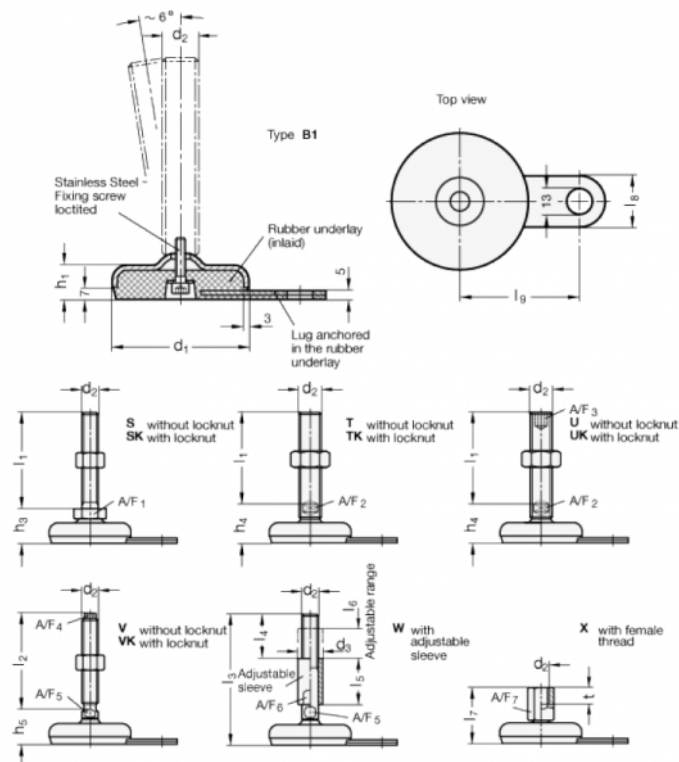

Article number: 2033100M16200B1T
 Description: E+G levelling foot
 GN 33-100-M16-200-B1-T, Stainless steel
 Note: T Without nut, Wrench flat at the bottom

Measures

- A/F2 = 12
- d1 = 100
- d2 = M16
- h1 = 21
- h4 = 35
- l1 = 200
- l8 = 30
- l9 = 80